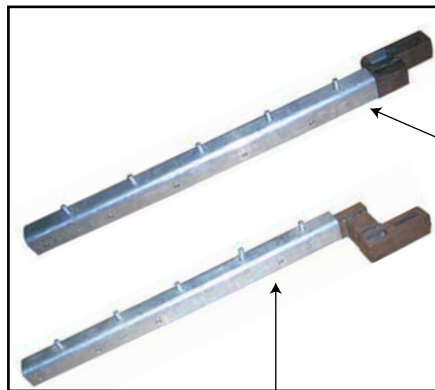

TNL.2206-LH (LEFT HAND)
 TNL.2206-RH (RIGHT HAND)
 TN OPERATOR ASSEMBLY

US800428 - REBUILT LH W/ STD SHAFT
 US800427 - REBUILT RH W/ STD SHAFT
 US800430 - REBUILT LH W/ EXT SHAFT
 US800429 - REBUILT RH W/ EXT SHAFT

140002 - DOUBLE DOORS
 140001 - SINGLE DOOR
 CONTROL BOX ASSEMBLY

STN.TAGS
 CENTER PIVOT DOOR SHOE
 ASSEMBLY W/ SOUND ABSORBER
 (NOT PICTURED: STN.PEL/PER - LH/RH
 DOOR SHOE ASSY W/ BREAKAWAY)

STN.TAEL - LEFT HAND OFFSET DOOR
 SHOE ASSY W/ SOUND ABSORBER
 STN.TAER - RIGH HAND OFFSET DOOR
 SHOE ASSY W/ SOUND ABSORBER

★★★★★
TORMAX
AUTOMATIC

STN.APRS
STEEL & STAINLESS STEEL
COVER PLATE W/ GASKETS
AND FASTNERS

STN.APAC
STEEL & ALUMINUM
COVER PLATE W/ GASKETS
AND FASTNERS

4-64-696
PAN GASKET

328072
EXTENDED SHAFT (1 1/4")
LEFT HAND