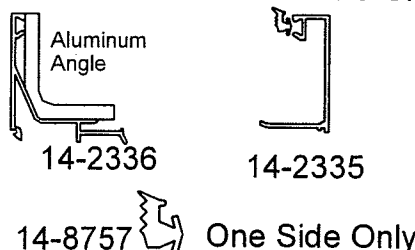

1/2" - 9/16" Thick Hurricane Glass