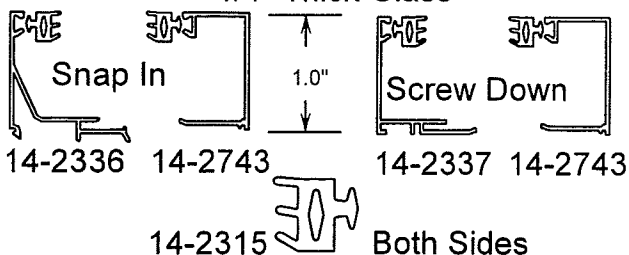

1/2" Tall Glass Stop

Glass Stop and Vinyl Combinations

1/4" Thick Glass

Snap In

Screw Down

14-2314 Both Sides

1" Tall Glass Stop

Glass Stop and Vinyl Combinations

1/4" Thick Glass