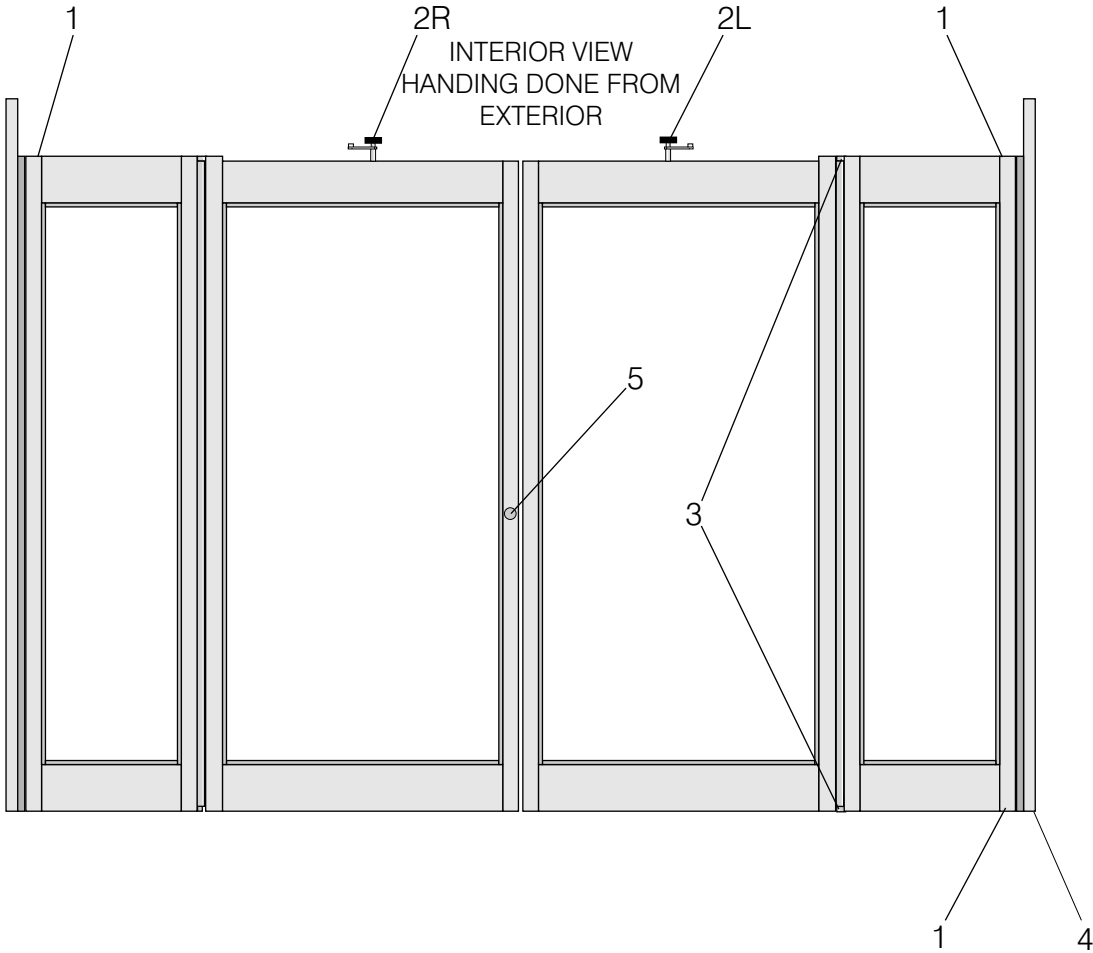

FFM DOOR LEAF HARDWARE

3rd DIGIT X= FINISH 1-MILL 2-CLEAR 3-BRONZE REPLACE X WITH COLOR NUMBER
 END OF PART NUMBER LENGTH= LENGTH NEEDED IN INCH TO NEAREST UPWARD FOOT