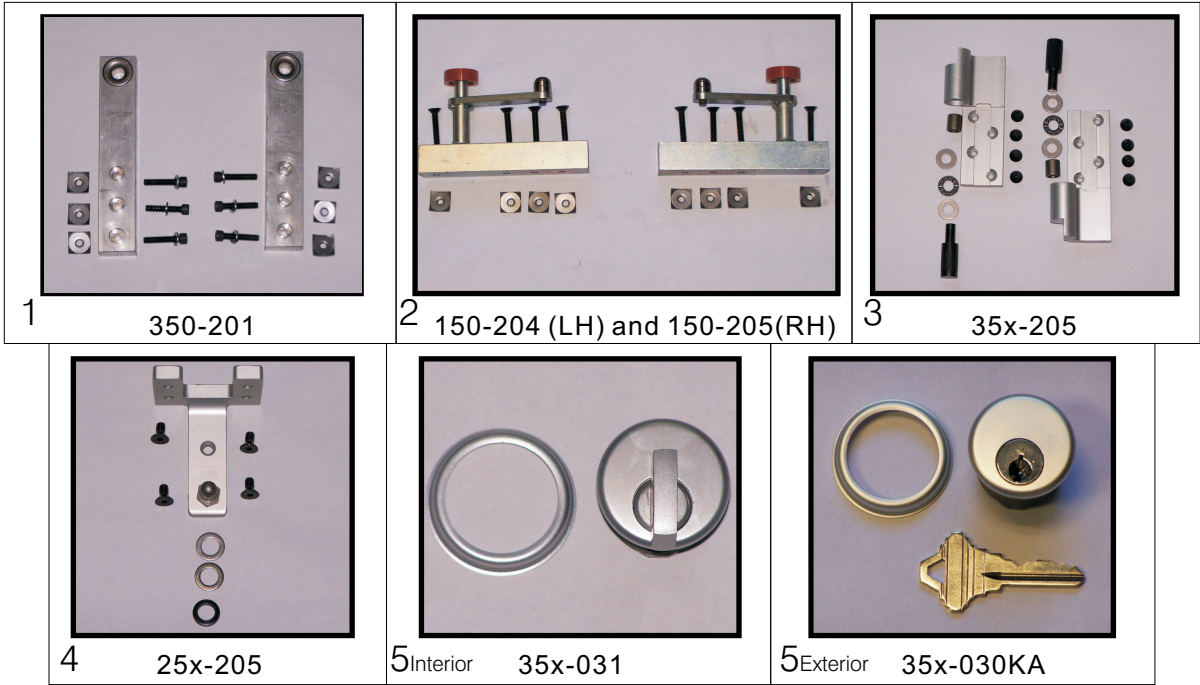

FFM DOOR LEAF HARDWARE

3rd DIGIT X= FINISH 1-MILL 2-CLEAR 3-BRONZE REPLACE X WITH COLOR NUMBER
 END OF PART NUMBER LENGTH= LENGTH NEEDED IN INCH TO NEAREST UPWARD FOOT