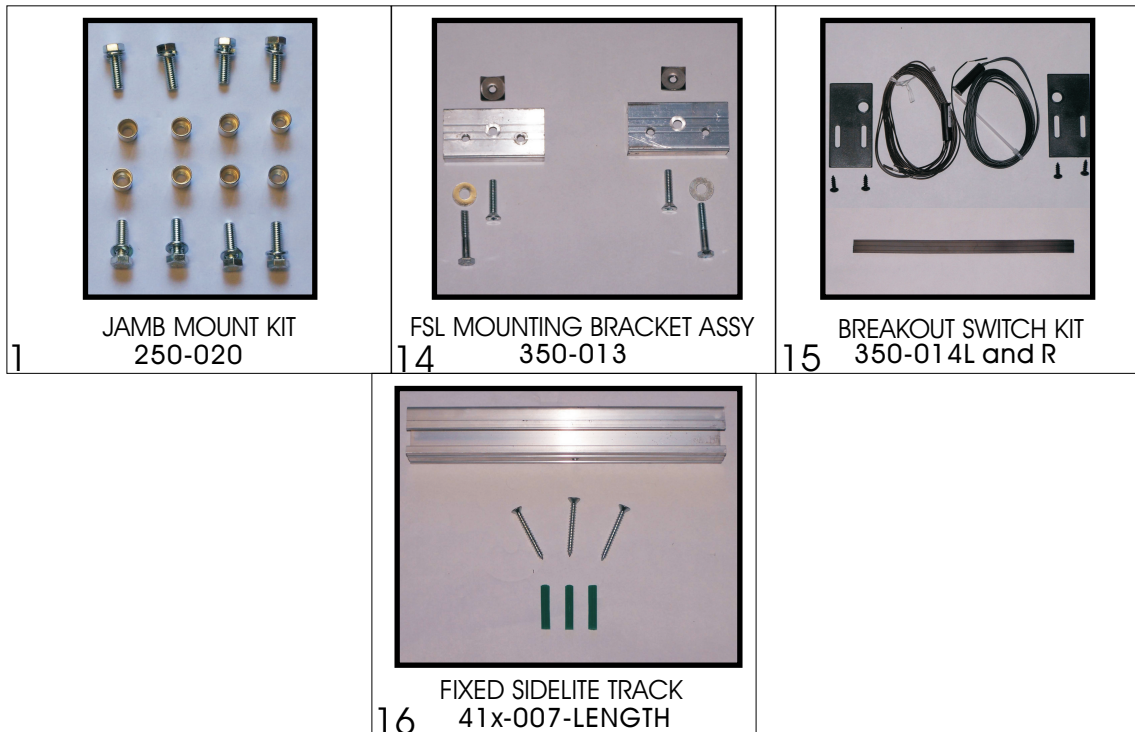

FIXED SIDELITE H.D. STYLE LEAF HARDWARE

R.H. SIDELITE SHOWN L.H. OPPOSITE

NOTE: PICTURES NOT TO SCALE

x= FINISH 1-MILL 2-CLEAR 3-BRONZE REPLACE "x" WITH COLOR NUMBER
LENGTH= LENGTH NEEDED IN INCH TO NEAREST UPWARD FOOT