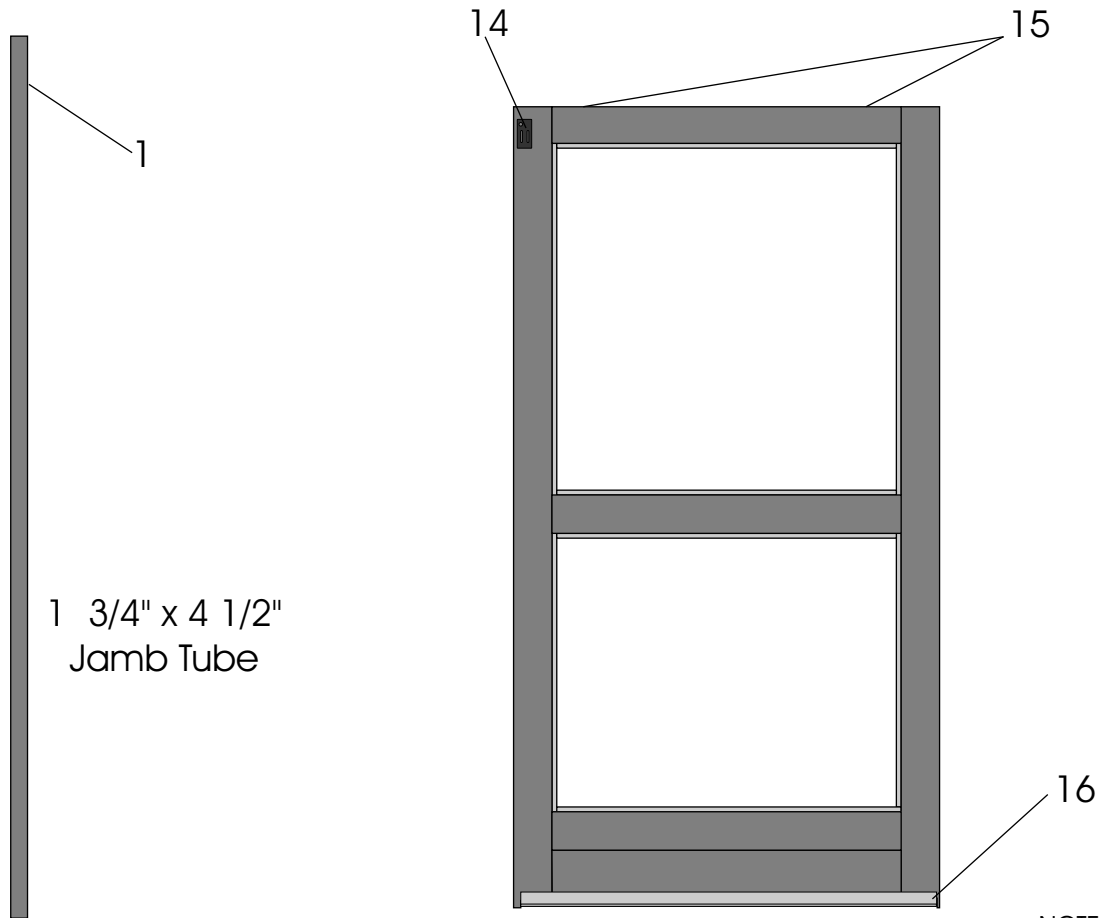

FIXED SIDELITE H.D. STYLE LEAF HARDWARE

R.H. SIDELITE SHOWN L.H. OPPOSITE

NOTE: PICTURES NOT TO SCALE

x= FINISH 1-MILL 2-CLEAR 3-BRONZE REPLACE "x" WITH COLOR NUMBER
LENGTH= LENGTH NEEDED IN INCH TO NEAREST UPWARD FOOT