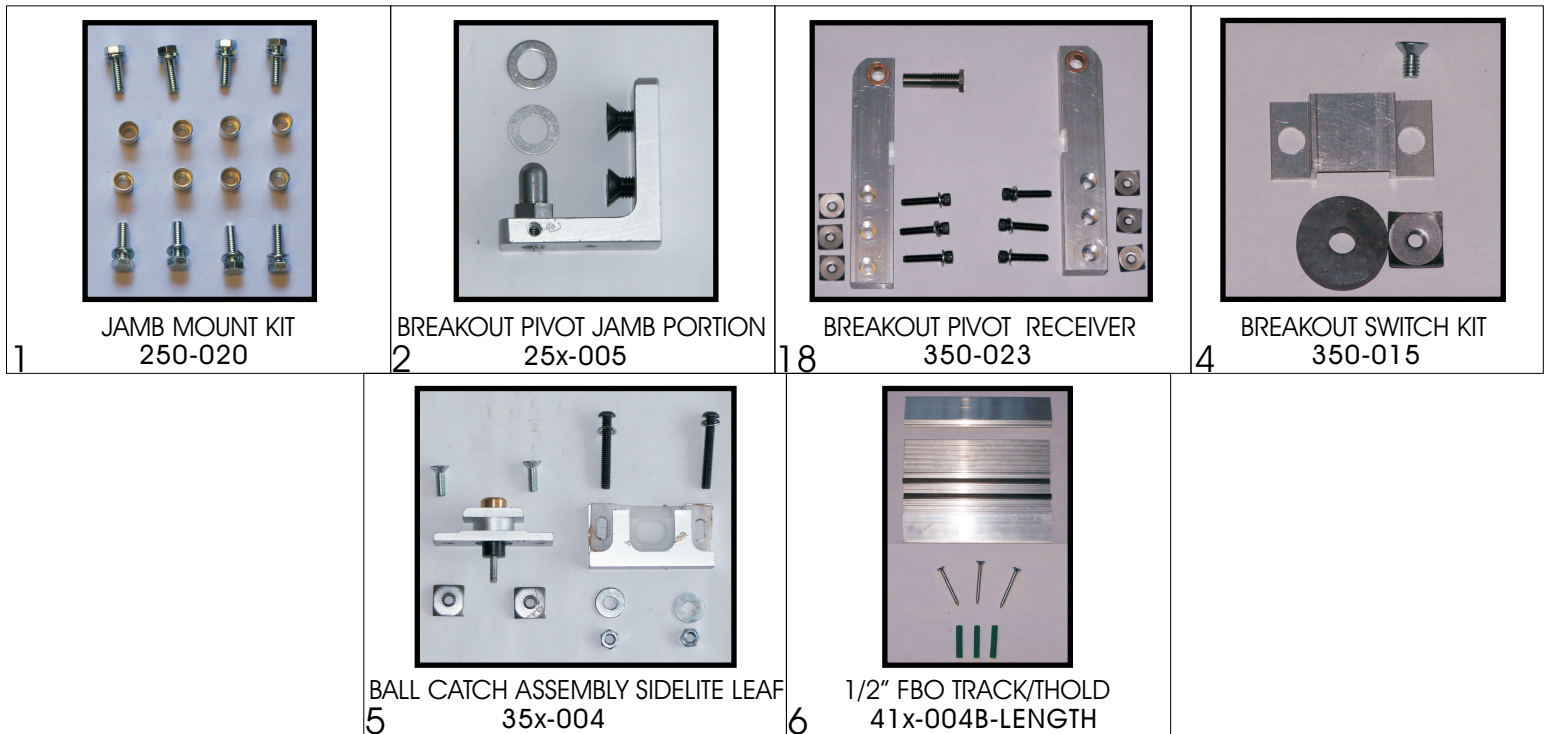

FULL BREAKOUT H.D. STYLE LEAF HARDWARE

R.H. SIDELITE SHOWN L.H. OPPOSITE

1 3/4" x 4 1/2"
Jamb Tube

NOTE: PICTURES NOT TO SCALE

x= FINISH 1-MILL 2-CLEAR 3-BRONZE REPLACE "x" WITH COLOR NUMBER
LENGTH= LENGTH NEEDED IN INCH TO NEAREST UPWARD FOOT