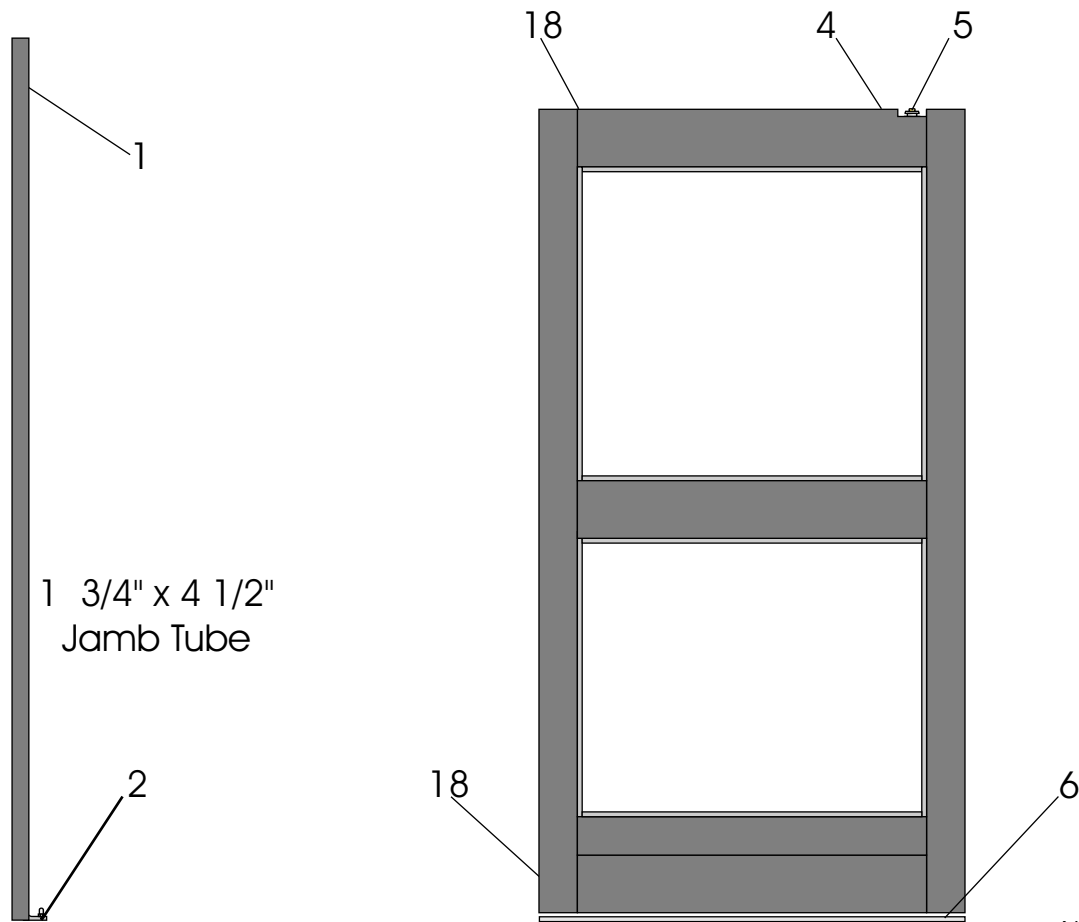

FULL BREAKOUT H.D. STYLE LEAF HARDWARE

R.H. SIDELITE SHOWN L.H. OPPOSITE

1 3/4" x 4 1/2"
Jamb Tube

NOTE: PICTURES NOT TO SCALE

x= FINISH 1-MILL 2-CLEAR 3-BRONZE REPLACE "x" WITH COLOR NUMBER
LENGTH= LENGTH NEEDED IN INCH TO NEAREST UPWARD FOOT